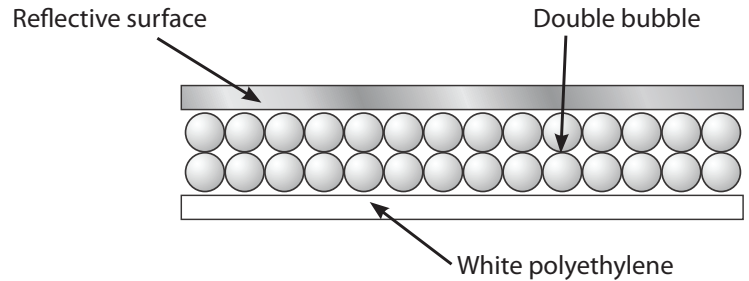

Maximum insulation for better ice protection

ArenaDeck® Ice Blanket

Reflective insulation

ArenaDeck® Ice Blanket consists of a double layer of polyethylene bubbles, sandwiched between an aluminum surface, and a white polyethylene sheet. It is ideal for all outdoor insulation applications. A protective film is applied to the aluminum surface, virtually eliminating the risk of corrosion.

Using ArenaDeck® Ice Blanket to cover your ice surface can improve the efficiency by greatly reducing the impact of radiant heat and significantly decreasing the overall cost in ice maintenance.

Key features:

- Protective coating over aluminum surface
- Reduces refrigeration cost
- Quick, safe and easy to install
- Multi-Layer 8.4 mil Bubble Core
- Double bubble provides an effective thermal break
- Approved vapor barrier
- Available in 500, 750, and 1000 sq. ft. rolls