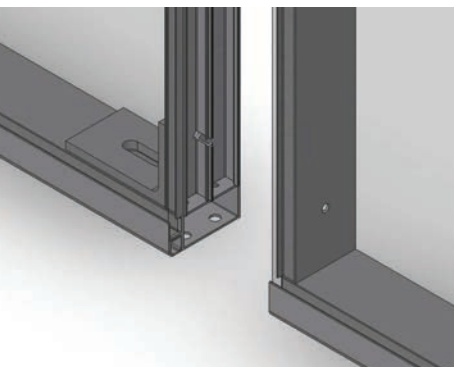

### Key features:

- 3" Anodized aluminum framework construction with 3/8" polycarbonate facing pre-installed to frame.
- Frames height of 32" - 36" with 96" overall height.
- Easy one bolt frame-to-frame connection.
- H-Divider sleeve to prevent gaps.
- Can be anchored in with 5/8" female anchor insert or installed with T-Bar portable stabilizer.
- Lightweight and easy to install.
- Custom built to any facility needs.