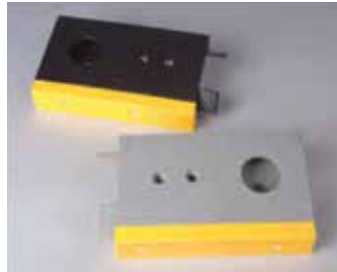

## Change-overs made easy

Stainless Steel Ice Dam

Steel / Powder Coated Steel Ice Dam

Poly Ice Dam

Poly Ramp

### Crystaplex® Ice Dam

With features and benefits like these, it's no wonder the Crystaplex® ice dam is fast becoming the ice dam of choice for multi-purpose arenas:

- Strong stainless steel construction is resistant to ice build up or pressure
- Uniformity and strength means puck rebound is consistent
- Replaceable HDPE kick plate uses nylon fasteners to attach to the ice dam
- Double set of integrated dasher anchors provide 100% backup should an anchor become stripped or unusable
- Insulated to minimize frost buildup or edge thawing
- Dasher anchors are easily repaired or replaced
- Designed for installation on new rinks or retrofitted on existing
- Laser measurements add to dimensional accuracy and higher quality
- Stainless steel offers superior corrosion performance and higher ice quality

#### Crystaplex® 508 Ice Dam

2.0" height. Available in either fabricated galvanized steel or fabricated stainless steel.

#### Crystaplex® 635 Ice Dam

2.5" height. Available in either fabricated galvanized steel or fabricated stainless steel.