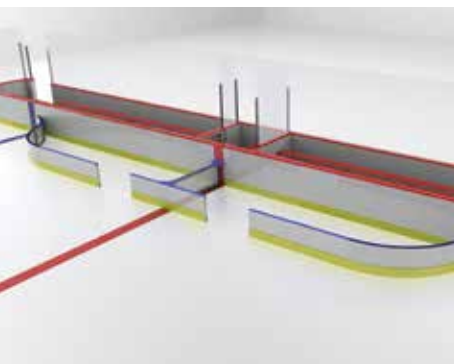

ON-ICE SLED BENCH SYSTEM

Built for safety and ease-of-use

On-Ice Sled Bench System

Innovative design

Developed in conjunction with the NHL, USA Hockey and sled players, Athletica is proud to introduce the world's first portable sled player bench.

An easy, interlocking setup that can be installed in minutes and doesn't require much storage space at the rink. The fact that no building renovation is needed means it will be finding its way into many rinks in the near future.

Key features:

- Fully welded aluminum frame is built in 2" width to reduce footprint
- 24" high panels
- Hinged panel connection for fast set-up and easier storage
- Safe S-bend corners
- Size flexibility
- All hardware is made from heavy-duty zinc-plated steel
- Storage cart included