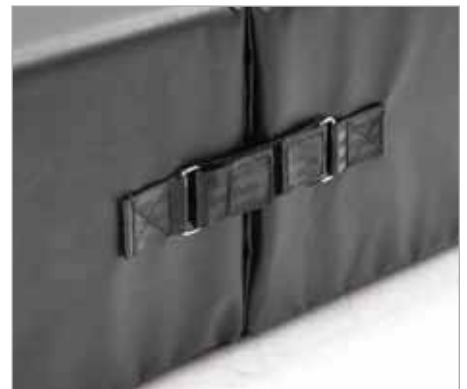

BP Portable Foam Rink Divider.

Divide and conquer, even on a budget!

Today, many hockey leagues and associations across North America are realizing the benefits of providing an increased ratio of practice-to-game time on the ice, and the value of 'shrinking' the space players have to work with, in order to increase the number of touches each player gets during practice, thus developing player skills at an accelerated rate.

Designed specifically for use with Cross-Ice training, Border Patrol Portable Foam Rink Dividers help you make the most of ice time. The BP Rink dividers can be combined to fit any rink width.

Panels come in standard 12, 22 and 42 inch heights, and are constructed of high-density, open-cell foam pads covered with tear resistant and puncture-resistant vinyl. Heavy-duty Velcro straps connect the panels, allowing for fast and easy set-up and take-down. BP pads can be set up on ice, or any other level indoor or outdoor playing surface.

BP foam pads can be fitted with clear vinyl 'windows' to accept advertising, allowing you to turn your rink dividers into an income stream. BP pads are also available with optional custom screened logos, giving you the option to advertise for your own brand or another way to sell ad space to sponsors. Standard color is black; some custom colors are available.