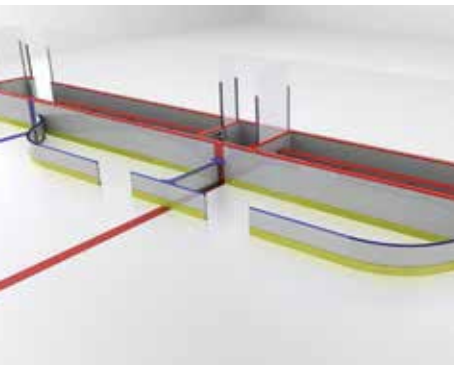

ON-ICE SLED BENCH SYSTEM

Built for safety and ease-of-use

On-Ice Sled Bench System

Innovative design

Developed in conjunction with the NHL, USA Hockey and sled players, Athletica is proud to introduce the world's first portable sled player bench.

An easy, interlocking setup that can be installed in minutes and doesn't require much storage space at the rink. The fact that no building renovation is needed means it will be finding its way into many rinks in the near future.

Key features:

- Fully welded aluminum frame is built in 2" width to reduce footprint
- 24" high panels
- Hinged panel connection for fast set-up and easier storage
- Safe S-bend corners
- Size flexibility
- All hardware is made from heavy-duty zinc-plated steel
- Storage cart included