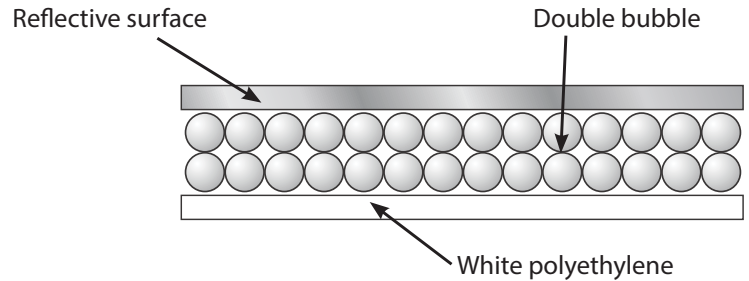

## Maximum insulation for better ice protection

### Reflective insulation

ArenaDeck® Ice Blanket consists of a double layer of polyethylene bubbles, sandwiched between an aluminum surface, and a white polyethylene sheet. It is ideal for all outdoor insulation applications. A protective film is applied to the aluminum surface, virtually eliminating the risk of corrosion.