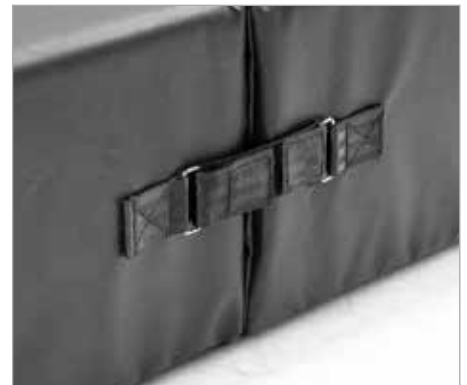

BP Portable Foam Rink Divider.

Divide and conquer, even on a budget!

Today, many hockey leagues and associations across North America are realizing the benefits of providing an increased ratio of practice-to-game time on the ice, and the value of 'shrinking' the space players have to work with, in order to increase the number of touches each player gets during practice, thus developing player skills at an accelerated rate.

Designed specifically for use with Cross-Ice training, Border Patrol Portable Foam Rink Dividers help you make the most of ice time. The BP Rink dividers can be combined to fit any rink width.

Panels come in standard 12, 22 and 42 inch heights, and are constructed of high-density, open-cell foam pads covered with tear resistant and puncture-resistant vinyl. Heavy-duty Velcro straps connect the panels, allowing for fast and easy set-up and take-down. BP pads can be set up on ice, or any other level indoor or outdoor playing surface.

BP foam pads can be fitted with clear vinyl 'windows' to accept advertising, allowing you to turn your rink dividers into an income stream. BP pads are also available with optional custom screened logos, giving you the option to advertise for your own brand or another way to sell ad space to sponsors. Standard color is black; some custom colors are available.