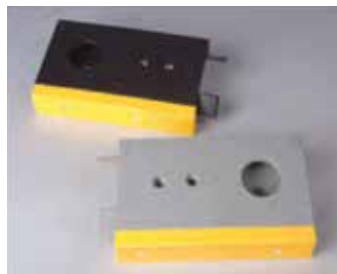

## Change-overs made easy

Stainless Steel Ice Dam

Steel / Powder Coated Steel Ice Dam

Poly Ice Dam

Poly Ramp

### Crystaplex® Ice Dam

With features and benefits like these, it's no wonder the Crystaplex® ice dam is fast becoming the ice dam of choice for multi-purpose arenas:

- Strong stainless steel construction is resistant to ice build up or pressure
- Uniformity and strength means puck rebound is consistent
- Replaceable HDPE kick plate uses nylon fasteners to attach to the ice dam
- Double set of integrated dasher anchors provide 100% backup should an anchor become stripped or unusable
- Insulated to minimize frost buildup or edge thawing
- Dasher anchors are easily repaired or replaced
- Designed for installation on new rinks or retrofitted on existing
- Laser measurements add to dimensional accuracy and higher quality
- Stainless steel offers superior corrosion performance and higher ice quality

#### Crystaplex® 508 Ice Dam

2.0" height. Available in either fabricated galvanized steel or fabricated stainless steel.

#### Crystaplex® 635 Ice Dam

2.5" height. Available in either fabricated galvanized steel or fabricated stainless steel.