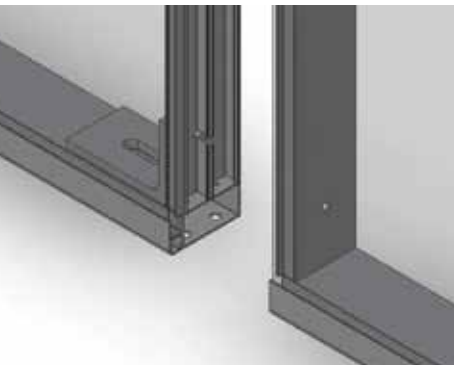

## Player Protection Barrier

### Key features:

- 3" Anodized aluminum framework construction with 3/8" polycarbonate facing pre-installed to frame.
- Frames height of 32" - 36" with 96" overall height.
- Easy one bolt frame-to-frame connection.
- H-Divider sleeve to prevent gaps.
- Can be anchored in with 5/8" female anchor insert or installed with T-Bar portable stabilizer.
- Lightweight and easy to install.
- Custom built to any facility needs.