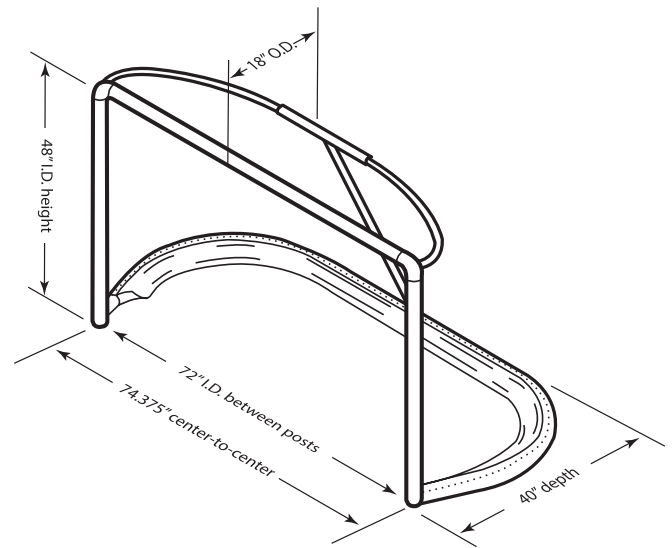

CRYSTAPLEX® HOCKEY GOAL FRAME

Crystaplex® Goal Frame

Crystaplex® Hockey Goal Frame

Made of heavy-duty tubular steel with rounded corners, our durable frames conform to standards and safety rules at all game levels, including NHL, AHL, USA Hockey, Hockey Canada, and IIHF.

Our professional-grade, one-piece construction hockey nets are manufactured using the highest quality materials for high use environments. Designed to fit standard goal frames of 4' H x 6' W with 40" and 44" depths available.