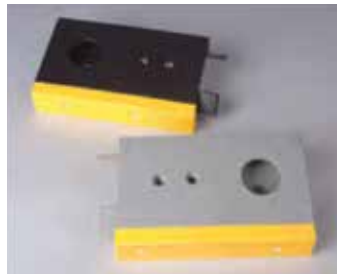

Change-overs made easy

Stainless Steel Ice Dam

Steel / Powder Coated Steel Ice Dam

Poly Ice Dam

Poly Ramp

Crystaplex® Ice Dam

With features and benefits like these, it's no wonder the Crystaplex® ice dam is fast becoming the ice dam of choice for multi-purpose arenas:

- Strong stainless steel construction is resistant to ice build up or pressure
- Uniformity and strength means puck rebound is consistent
- Replaceable HDPE kick plate uses nylon fasteners to attach to the ice dam
- Double set of integrated dasher anchors provide 100% backup should an anchor become stripped or unusable
- Insulated to minimize frost buildup or edge thawing
- Dasher anchors are easily repaired or replaced
- Designed for installation on new rinks or retrofitted on existing
- Laser measurements add to dimensional accuracy and higher quality
- Stainless steel offers superior corrosion performance and higher ice quality

Crystaplex® 508 Ice Dam

2.0" height. Available in either fabricated galvanized steel or fabricated stainless steel.

Crystaplex® 635 Ice Dam

2.5" height. Available in either fabricated galvanized steel or fabricated stainless steel.

Poly Ice Dam

Popular for years in multi-purpose arenas, this natural white high density polyethylene has features not found in other ice dams:

- Cost effective
- Light weight and easy to install
- A good insulator
- Suitable for skate traffic