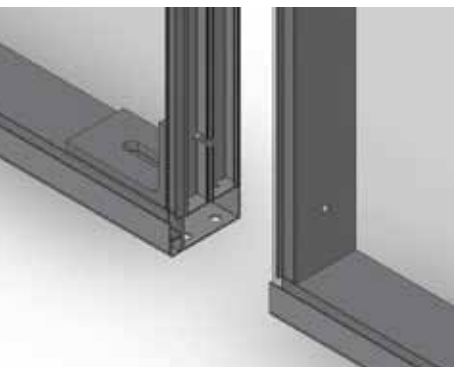

**Superior protection.
Excellent viewing.**

Player Protection Barrier

Key features:

- 3" Anodized aluminum framework construction with 3/8" polycarbonate facing pre-installed to frame.
- Frames height of 32" - 36" with 96" overall height.
- Easy one bolt frame-to-frame connection.
- H-Divider sleeve to prevent gaps.
- Can be anchored in with 5/8" female anchor insert or installed with T-Bar portable stabilizer.
- Lightweight and easy to install.
- Custom built to any facility needs.

96" overall height

3" Anodized framework

Athletica
SPORT SYSTEMS

Safety through innovation

720 Innovation Drive, Shakopee, MN USA 55379
(763) 249.7465

554 Parkside Drive, Waterloo, ON Canada N2L 5Z4
(519) 747.1856